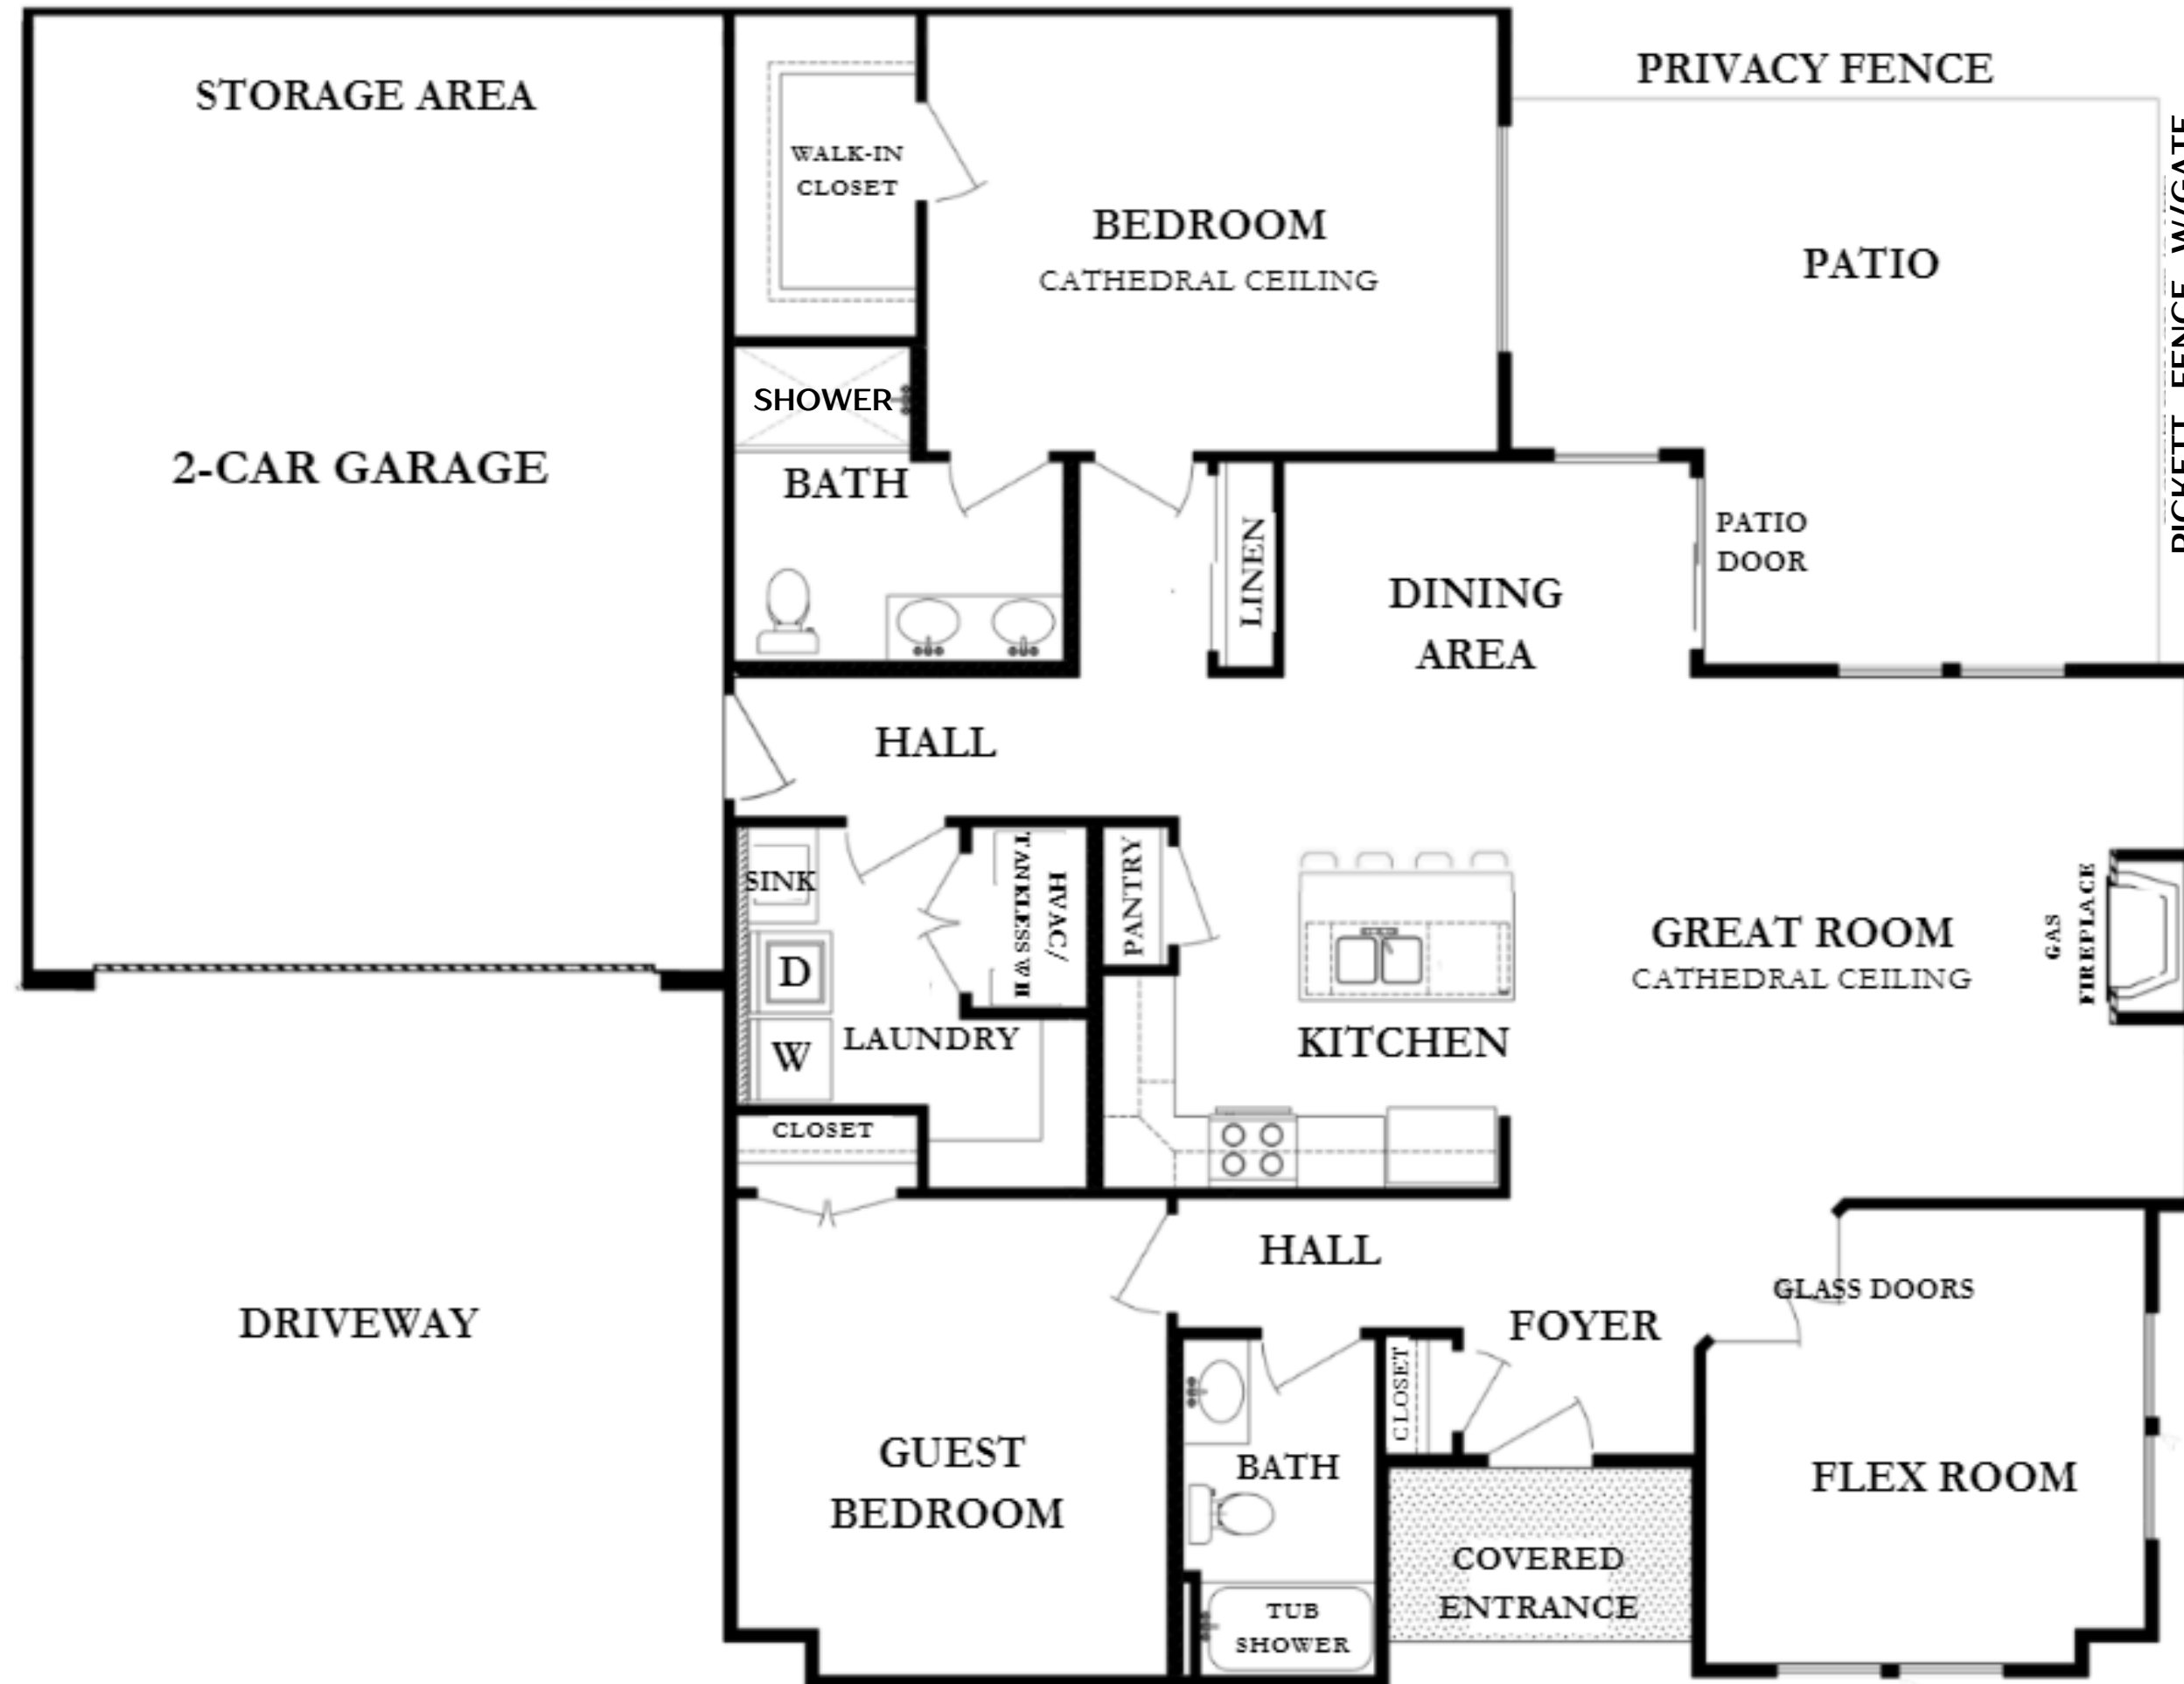

2 BED/2 BATH W FLEX ROOM

# NEWPORT

Approx 1600 SQ FT

9 ft ceilings with Cathedral  
 All hardwood look flooring  
 Quartz countertops  
 Gas fireplace  
 Landscaping and Lawn